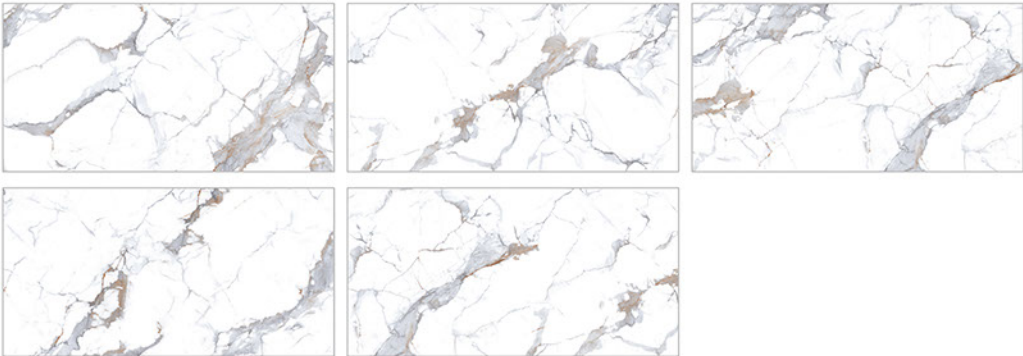

GEO BIANCO

Size : 600x1200mm
Finish : Glossy
Random : 05

- LIQUID REPELLENT
- STAIN RESISTANT
- SCRATCH RESISTANT
- FIRE RESISTANT
- RESISTANT TO UV RAYS
- IMPACT RESISTANT
- FROST RESISTANT