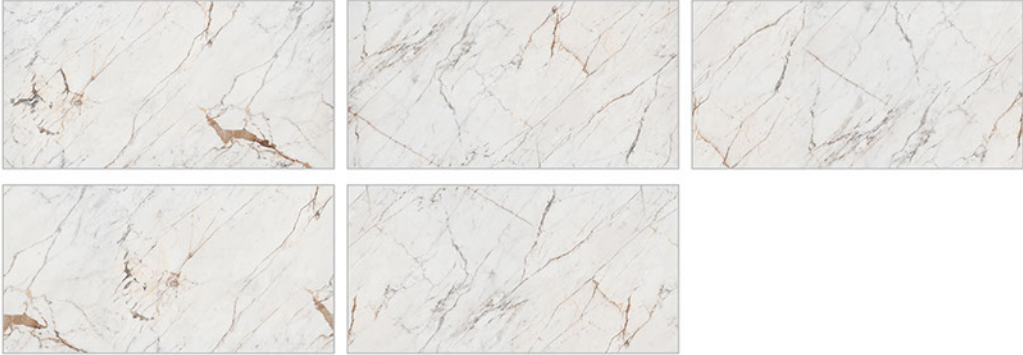

MICHEL ANGELO

Size : 600x1200mm
Finish : Glossy
Random : 05

- LIQUID REPELLENT
- STAIN RESISTANT
- SCRATCH RESISTANT
- FIRE RESISTANT
- RESISTANT TO UV RAYS
- IMPACT RESISTANT
- FROST RESISTANT