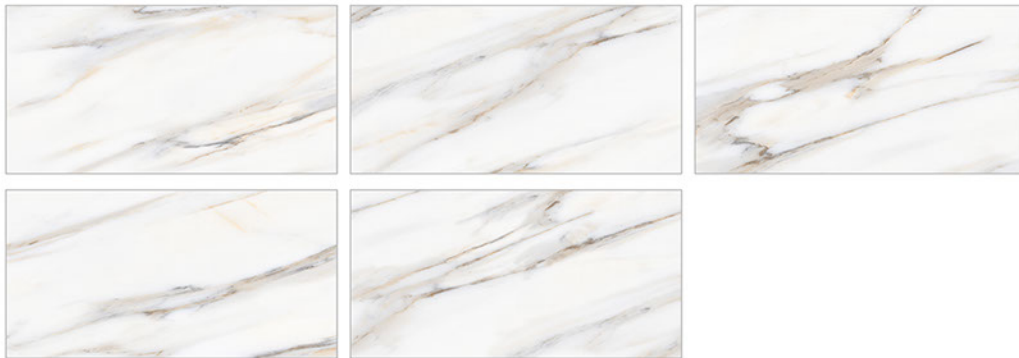

STATUARIO MAGMA

Size : 600x1200mm

Finish : Glossy

Random : 05

LIQUID REPELLENT

STAIN RESISTANT

SCRATCH RESISTANT

FIRE RESISTANT

RESISTANT TO UV RAYS

IMPACT RESISTANT

FROST RESISTANT