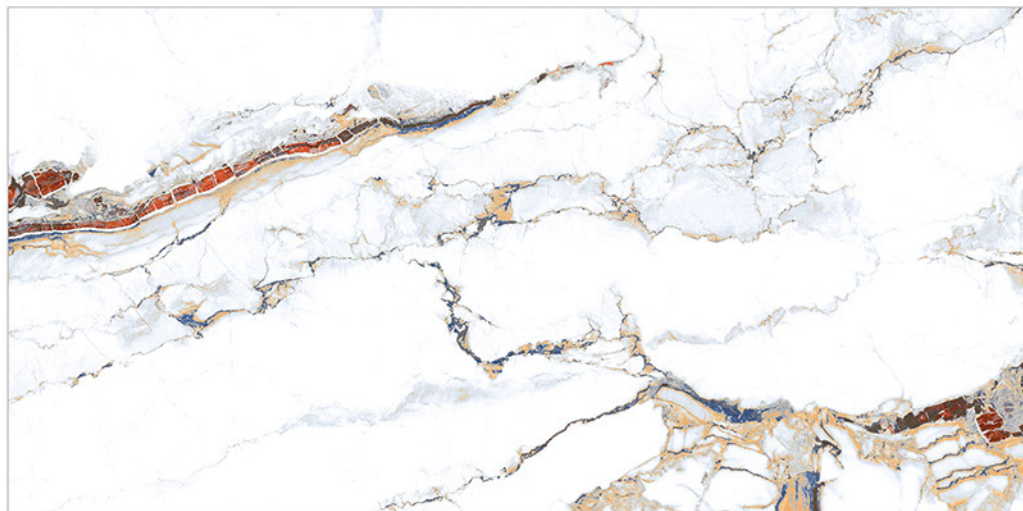

SONATA MURAL

Size : 600x1200mm

Finish : Glossy

Random : 06

SPARK CREMA

Size : 600x1200mm

Finish : Glossy

Random : 05