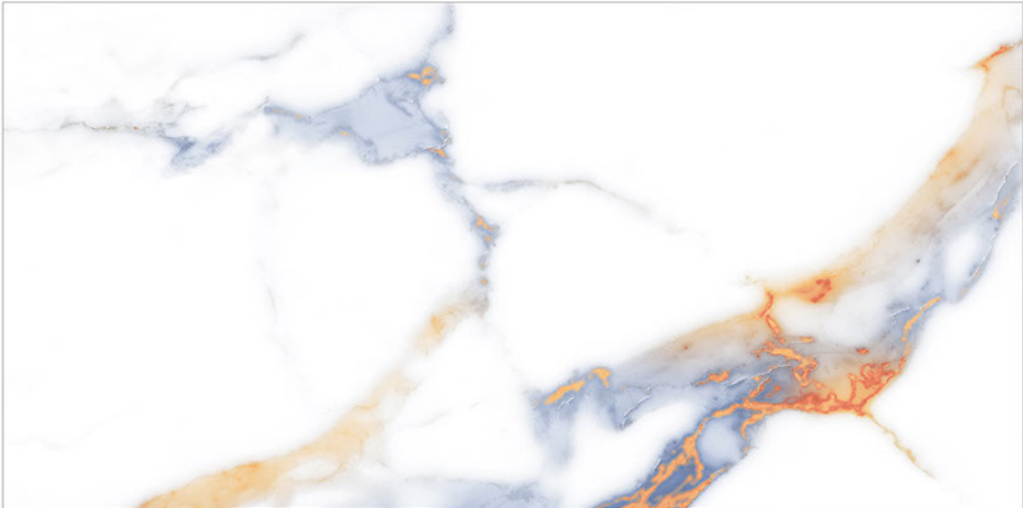

PRESTON MULTY

Size : 600x1200mm
Finish : Glossy
Random : 05

- LIQUID REPELLENT
- STAIN RESISTANT
- SCRATCH RESISTANT
- FIRE RESISTANT
- RESISTANT TO UV RAYS
- IMPACT RESISTANT
- FROST RESISTANT