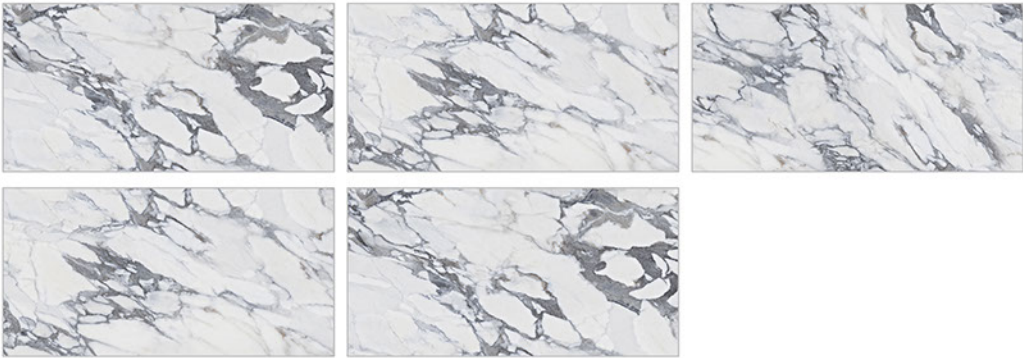

DERBY NATURAL

Size : 600x1200mm
Finish : Glossy
Random : 03