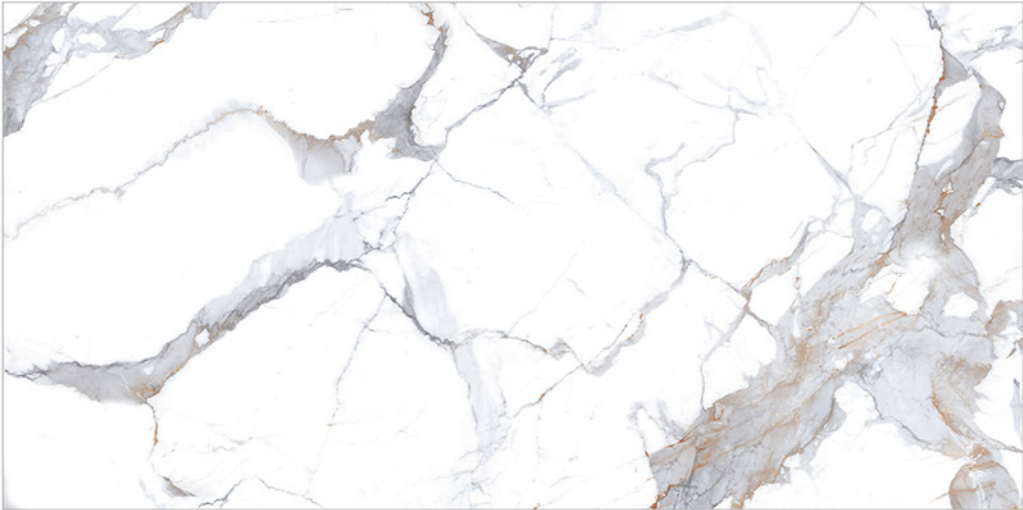

Size : 600x1200mm
Finish : Glossy
Random : 05

- LIQUID REPELLENT
- STAIN RESISTANT
- SCRATCH RESISTANT
- FIRE RESISTANT
- RESISTANT TO UV RAYS
- IMPACT RESISTANT
- FROST RESISTANT

GEO BIANCO

Size : 600x1200mm
Finish : Glossy
Random : 05