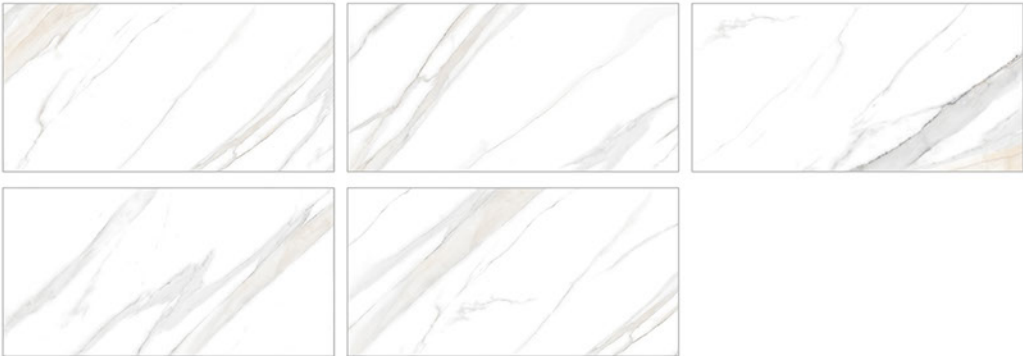

CALACATTA NEO

Size : 600x1200mm
Finish : Glossy
Random : 05