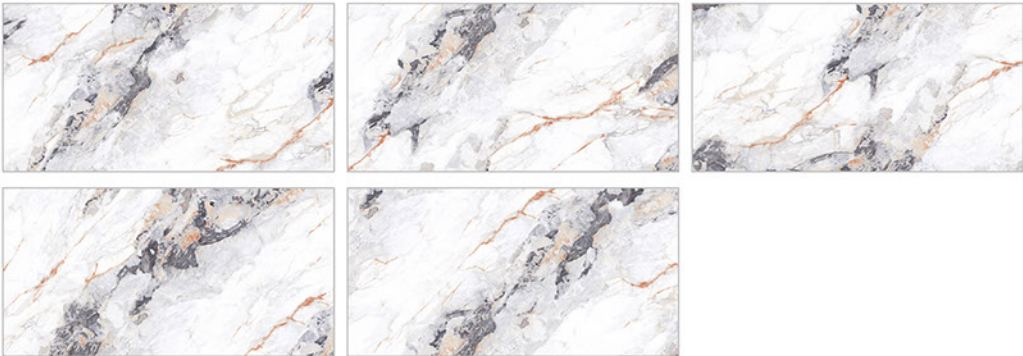

FANTASY WHITE

Size : 600x1200mm
Finish : Glossy
Random : 05

- LIQUID REPELLENT
- STAIN RESISTANT
- SCRATCH RESISTANT
- FIRE RESISTANT
- RESISTANT TO UV RAYS
- IMPACT RESISTANT
- FROST RESISTANT